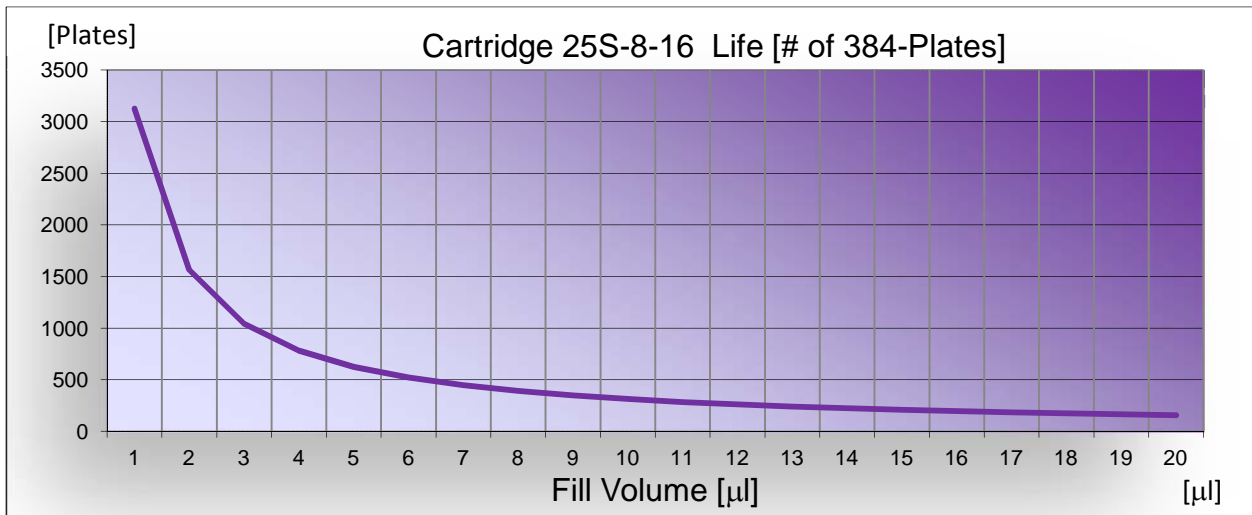

16-Nozzle Cartridge for 384-Well

25S-8-16

(Recommended for fills from 5 μ L to 15 μ L)

16-Nozzle Cartridge for 384-Well

24-15-16

(Recommended for fills from 15 μ L to 60 μ L)

16-Nozzle Cartridge for 384-Well

22-20-16

(Recommended for fills from 40 μ L to 125 μ L)

8-Nozzle Cartridge for 96-Well

22-20-8

(Recommended for fills from 40 μ L to 125 μ L)

8-Nozzle Cartridge for 96-Well

22-25-8

(Recommended for fills from 60 μ L to 200 μ L)

8-Nozzle Cartridge for 96-Well

19-31-8

(Recommended for fills from 100 μ L to 500 μ L)