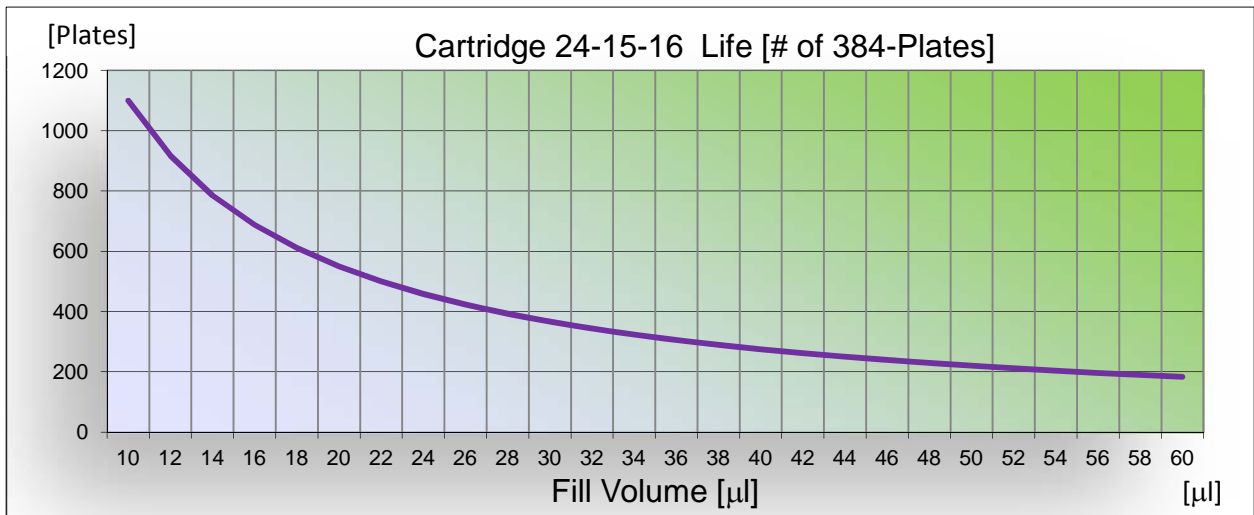

16-Nozzle Cartridge for 384-Well

25S-8-16

(Recommended for fills from 5 μ L to 15 μ L)

16-Nozzle Cartridge for 384-Well

24-15-16

(Recommended for fills from 15 μ L to 60 μ L)

16-Nozzle Cartridge for 384-Well

22-20-16

(Recommended for fills from 40 μ L to 125 μ L)

8-Nozzle Cartridge for 96-Well

22-20-8

(Recommended for fills from 40 μ L to 125 μ L)

8-Nozzle Cartridge for 96-Well

22-25-8

(Recommended for fills from 60 μ L to 200 μ L)

8-Nozzle Cartridge for 96-Well

19-31-8

(Recommended for fills from 100 μ L to 500 μ L)