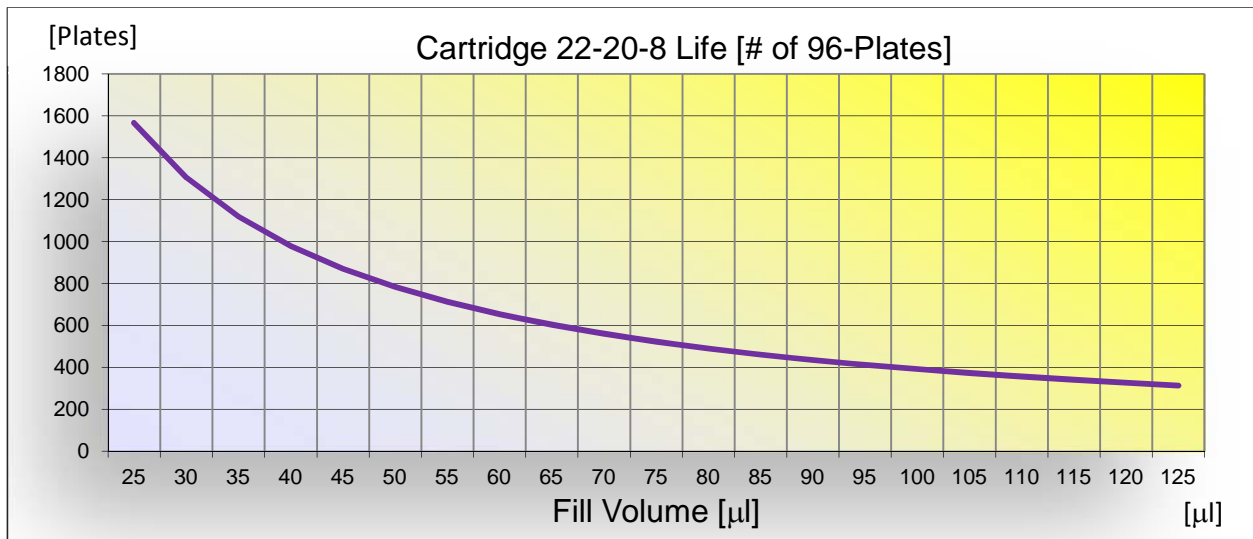

16-Nozzle Cartridge for 384-Well

25S-8-16

(Recommended for fills from 5 μ L to 15 μ L)

16-Nozzle Cartridge for 384-Well

24-15-16

(Recommended for fills from 15 μ L to 60 μ L)

16-Nozzle Cartridge for 384-Well

22-20-16

(Recommended for fills from 40 μ L to 125 μ L)

8-Nozzle Cartridge for 96-Well

22-20-8

(Recommended for fills from 40 μ L to 125 μ L)

8-Nozzle Cartridge for 96-Well

22-25-8

(Recommended for fills from 60 μ L to 200 μ L)

8-Nozzle Cartridge for 96-Well

19-31-8

(Recommended for fills from 100 μ L to 500 μ L)