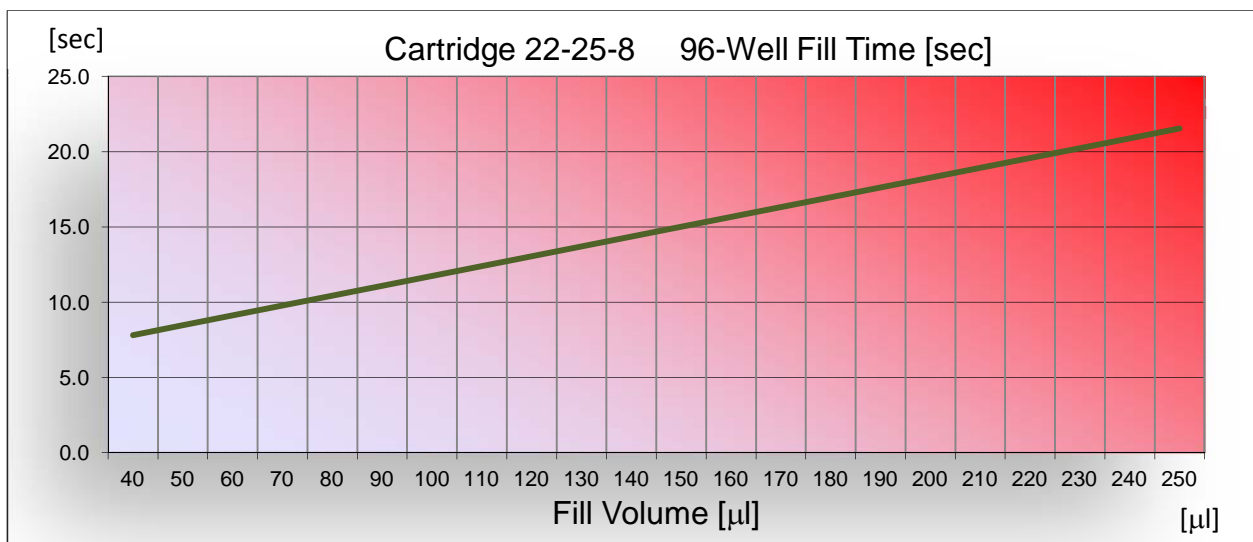

22-20-16

(Recommended for fills from 40 μ L to 125 μ L)

8-Nozzle Cartridge for 96-Well

22-20-8

(Recommended for fills from 40 μ L to 125 μ L)

8-Nozzle Cartridge for 96-Well

22-25-8

(Recommended for fills from 60 μ L to 200 μ L)