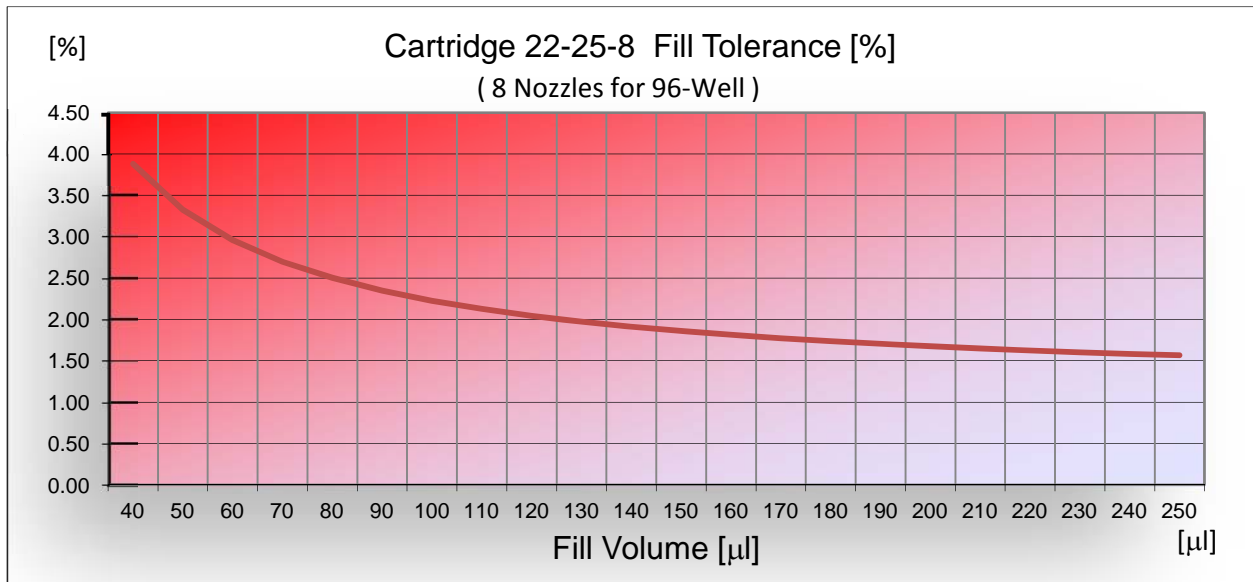

22-20-16

(Recommended for fills from 40 μ L to 125 μ L)

8-Nozzle Cartridge for 96-Well

22-20-8

(Recommended for fills from 40 μ L to 125 μ L)

8-Nozzle Cartridge for 96-Well

22-25-8

(Recommended for fills from 60 μ L to 200 μ L)