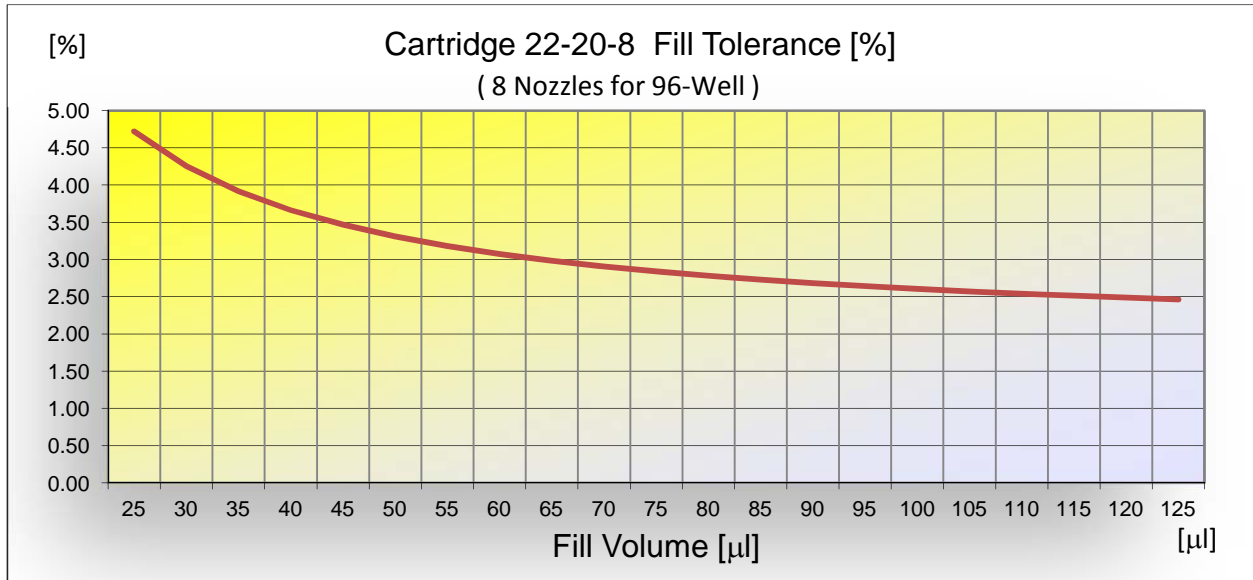

16-Nozzle Cartridge for 384-Well

25S-8-16

(Recommended for fills from 5 μ L to 15 μ L)

16-Nozzle Cartridge for 384-Well

24-15-16

(Recommended for fills from 15 μ L to 60 μ L)

16-Nozzle Cartridge for 384-Well

22-20-16

(Recommended for fills from 40 μ L to 125 μ L)

8-Nozzle Cartridge for 96-Well

22-20-8

(Recommended for fills from 40 μ L to 125 μ L)

8-Nozzle Cartridge for 96-Well

22-25-8

(Recommended for fills from 60 μ L to 200 μ L)

8-Nozzle Cartridge for 96-Well

19-31-8

(Recommended for fills from 100 μ L to 500 μ L)