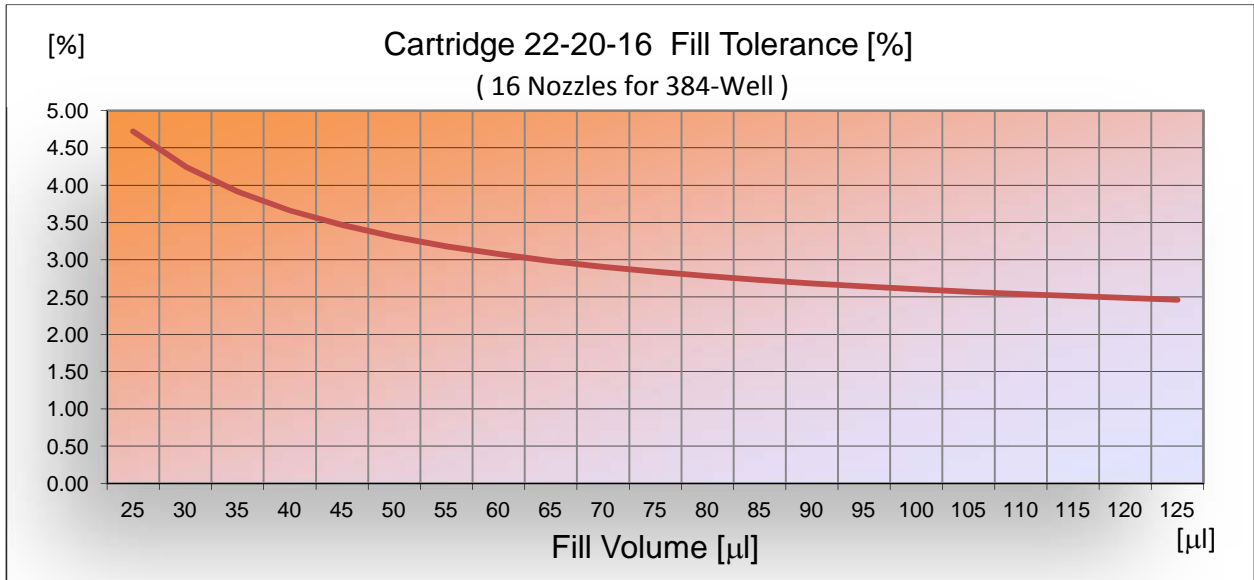

16-Nozzle Cartridge for 384-Well

25S-8-16

(Recommended for fills from 5 μ L to 15 μ L)

16-Nozzle Cartridge for 384-Well

24-15-16

(Recommended for fills from 15 μ L to 60 μ L)

16-Nozzle Cartridge for 384-Well

22-20-16

(Recommended for fills from 40 μ L to 125 μ L)

8-Nozzle Cartridge for 96-Well

22-20-8

(Recommended for fills from 40 μ L to 125 μ L)

8-Nozzle Cartridge for 96-Well

22-25-8

(Recommended for fills from 60 μ L to 200 μ L)

8-Nozzle Cartridge for 96-Well

19-31-8

(Recommended for fills from 100 μ L to 500 μ L)