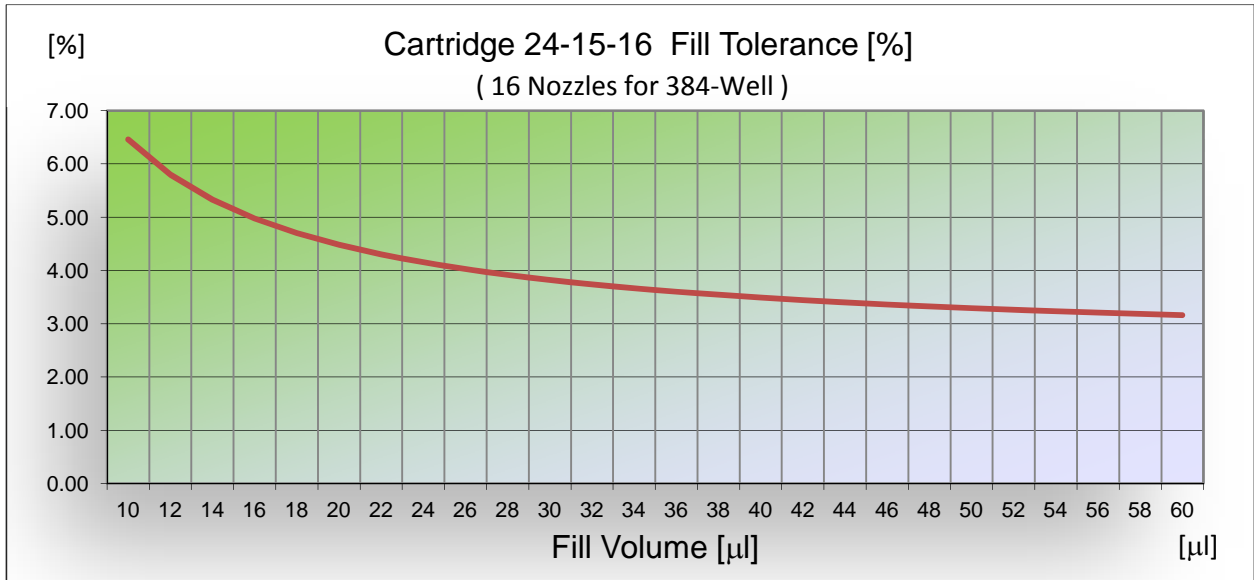

16-Nozzle Cartridge for 384-Well

25S-8-16

(Recommended for fills from 5 μ L to 15 μ L)

16-Nozzle Cartridge for 384-Well

24-15-16

(Recommended for fills from 15 μ L to 60 μ L)

16-Nozzle Cartridge for 384-Well

22-20-16

(Recommended for fills from 40 μ L to 125 μ L)

8-Nozzle Cartridge for 96-Well

22-20-8

(Recommended for fills from 40 μ L to 125 μ L)

8-Nozzle Cartridge for 96-Well

22-25-8

(Recommended for fills from 60 μ L to 200 μ L)

8-Nozzle Cartridge for 96-Well

19-31-8

(Recommended for fills from 100 μ L to 500 μ L)