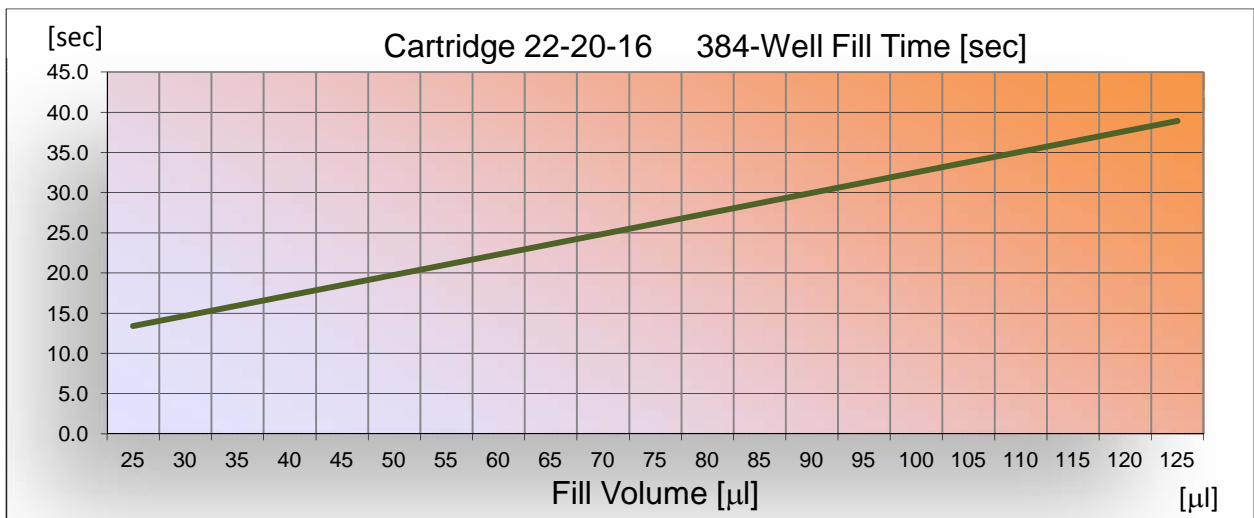

16-Nozzle Cartridge for 384-Well

25S-8-16

(Recommended for fills from 5 μ L to 15 μ L)

16-Nozzle Cartridge for 384-Well

24-15-16

(Recommended for fills from 15 μ L to 60 μ L)

16-Nozzle Cartridge for 384-Well

22-20-16

(Recommended for fills from 40 μ L to 125 μ L)

8-Nozzle Cartridge for 96-Well

22-20-8

(Recommended for fills from 40 μ L to 125 μ L)

8-Nozzle Cartridge for 96-Well

22-25-8

(Recommended for fills from 60 μ L to 200 μ L)