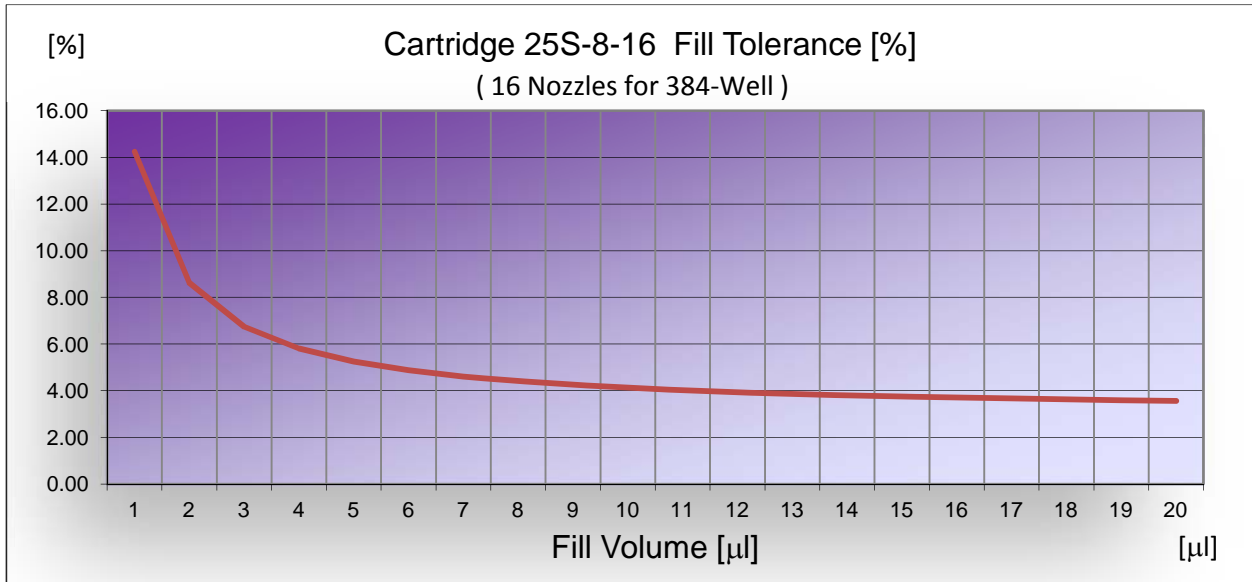

16-Nozzle Cartridge for 384-Well

25S-8-16

(Recommended for fills from 5 μ L to 15 μ L)

16-Nozzle Cartridge for 384-Well

24-15-16

(Recommended for fills from 15 μ L to 60 μ L)

16-Nozzle Cartridge for 384-Well

22-20-16

(Recommended for fills from 40 μ L to 125 μ L)

8-Nozzle Cartridge for 96-Well

22-20-8

(Recommended for fills from 40 μ L to 125 μ L)

8-Nozzle Cartridge for 96-Well

22-25-8

(Recommended for fills from 60 μ L to 200 μ L)

8-Nozzle Cartridge for 96-Well

19-31-8

(Recommended for fills from 100 μ L to 500 μ L)