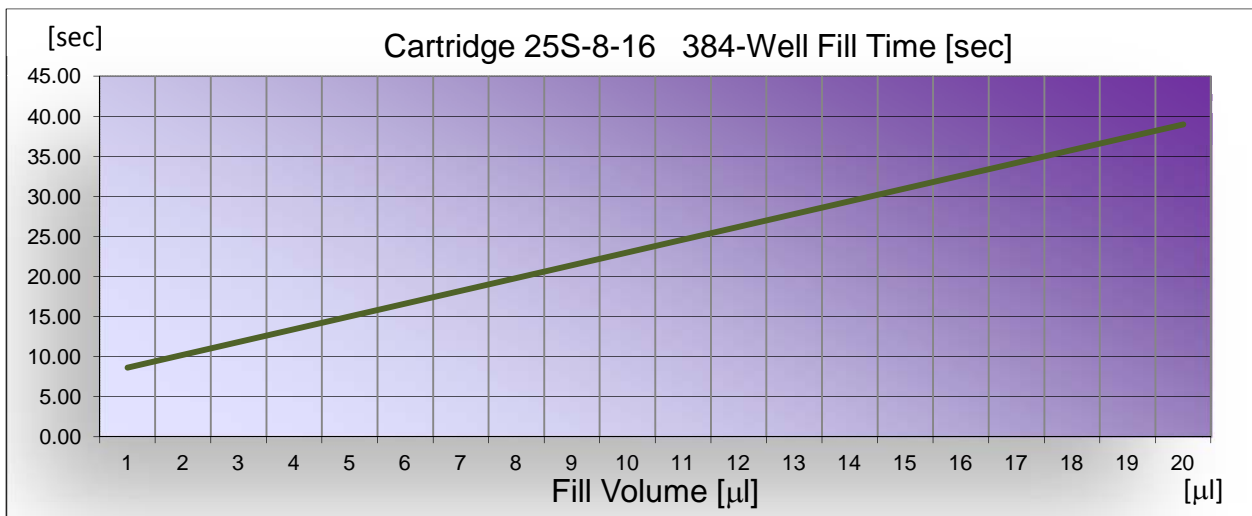

16-Nozzle Cartridge for 384-Well

25S-8-16

(Recommended for fills from 5 μ L to 15 μ L)

16-Nozzle Cartridge for 384-Well

24-15-16

(Recommended for fills from 15 μ L to 60 μ L)

16-Nozzle Cartridge for 384-Well

22-20-16

(Recommended for fills from 40 μ L to 125 μ L)

8-Nozzle Cartridge for 96-Well

22-20-8

(Recommended for fills from 40 μ L to 125 μ L)

8-Nozzle Cartridge for 96-Well

22-25-8

(Recommended for fills from 60 μ L to 200 μ L)

8-Nozzle Cartridge for 96-Well

19-31-8

(Recommended for fills from 100 μ L to 500 μ L)