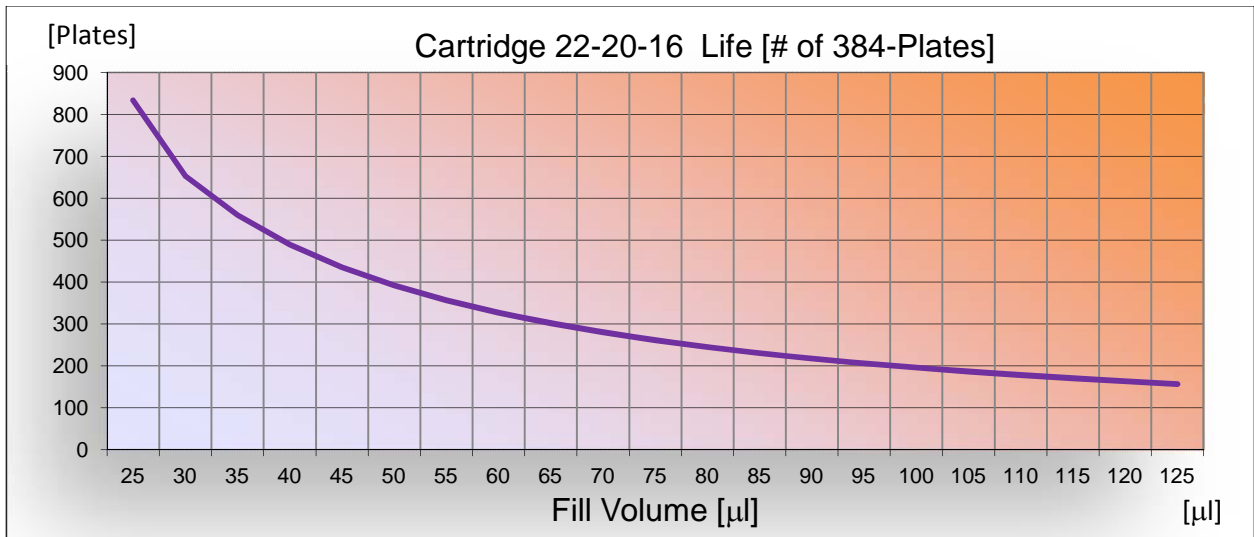

16-Nozzle Cartridge for 384-Well

25S-8-16

(Recommended for fills from 5 μ L to 15 μ L)

16-Nozzle Cartridge for 384-Well

24-15-16

(Recommended for fills from 15 μ L to 60 μ L)

16-Nozzle Cartridge for 384-Well

22-20-16

(Recommended for fills from 40 μ L to 125 μ L)

8-Nozzle Cartridge for 96-Well

22-20-8

(Recommended for fills from 40 μ L to 125 μ L)

8-Nozzle Cartridge for 96-Well

22-25-8

(Recommended for fills from 60 μ L to 200 μ L)

8-Nozzle Cartridge for 96-Well

19-31-8

(Recommended for fills from 100 μ L to 500 μ L)