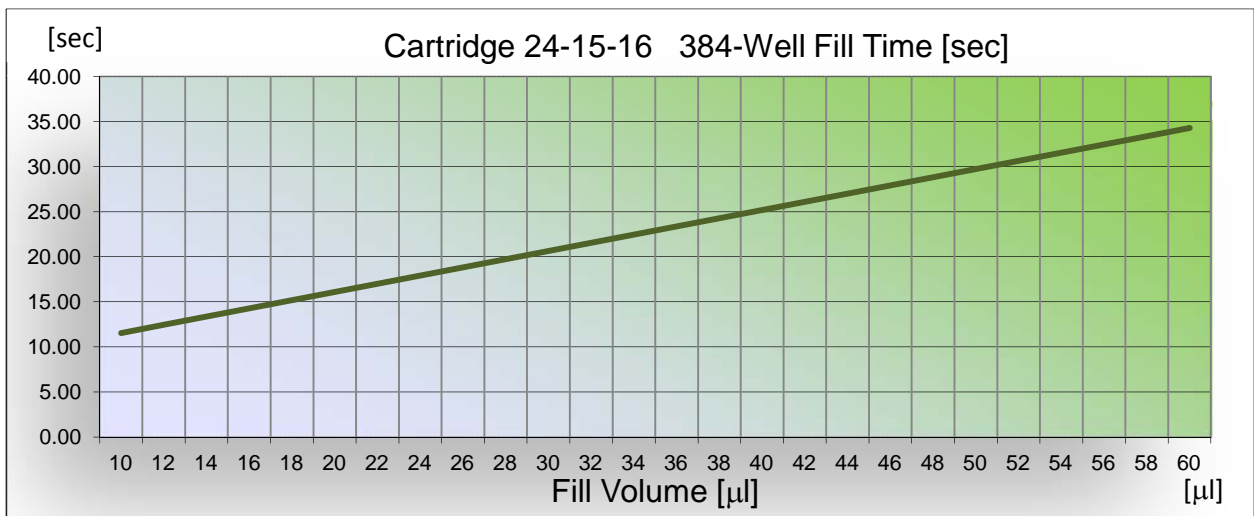

16-Nozzle Cartridge for 384-Well

25S-8-16

(Recommended for fills from 5 μ L to 15 μ L)

16-Nozzle Cartridge for 384-Well

24-15-16

(Recommended for fills from 15 μ L to 60 μ L)

16-Nozzle Cartridge for 384-Well

22-20-16

(Recommended for fills from 40 μ L to 125 μ L)

8-Nozzle Cartridge for 96-Well

22-20-8

(Recommended for fills from 40 μ L to 125 μ L)

8-Nozzle Cartridge for 96-Well

22-25-8

(Recommended for fills from 60 μ L to 200 μ L)

8-Nozzle Cartridge for 96-Well

19-31-8

(Recommended for fills from 100 μ L to 500 μ L)