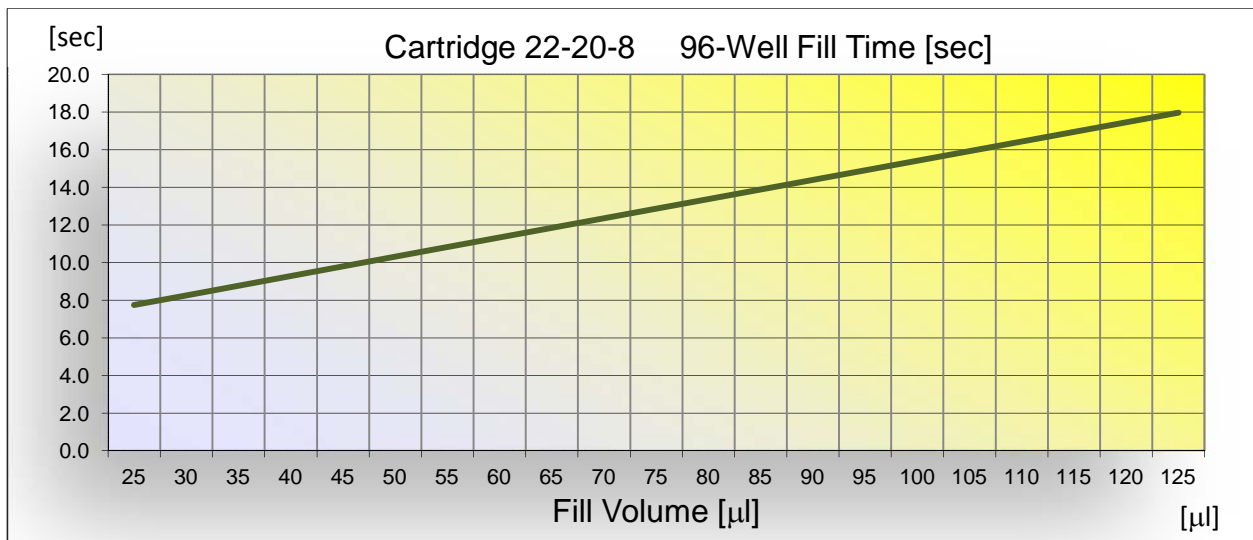

16-Nozzle Cartridge for 384-Well

25S-8-16

(Recommended for fills from 5 μ L to 15 μ L)

16-Nozzle Cartridge for 384-Well

24-15-16

(Recommended for fills from 15 μ L to 60 μ L)

16-Nozzle Cartridge for 384-Well

22-20-16

(Recommended for fills from 40 μ L to 125 μ L)

8-Nozzle Cartridge for 96-Well

22-20-8

(Recommended for fills from 40 μ L to 125 μ L)

8-Nozzle Cartridge for 96-Well

22-25-8

(Recommended for fills from 60 μ L to 200 μ L)