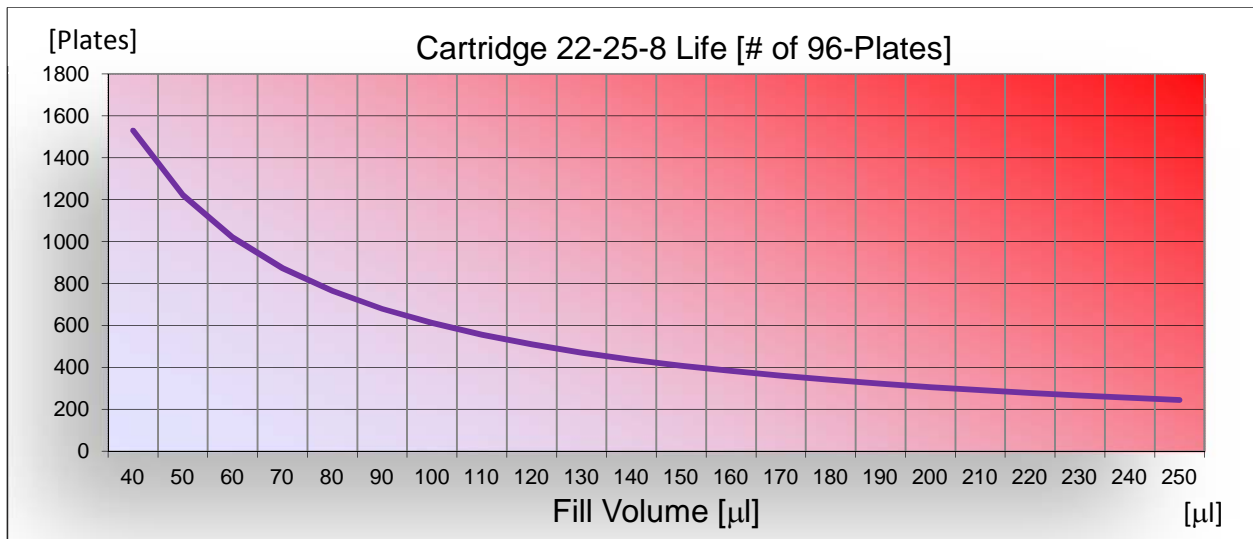

16-Nozzle Cartridge for 384-Well

25S-8-16

(Recommended for fills from 5 μ L to 15 μ L)

16-Nozzle Cartridge for 384-Well

24-15-16

(Recommended for fills from 15 μ L to 60 μ L)

16-Nozzle Cartridge for 384-Well

22-20-16

(Recommended for fills from 40 μ L to 125 μ L)

8-Nozzle Cartridge for 96-Well

22-20-8

(Recommended for fills from 40 μ L to 125 μ L)

8-Nozzle Cartridge for 96-Well

22-25-8

(Recommended for fills from 60 μ L to 200 μ L)